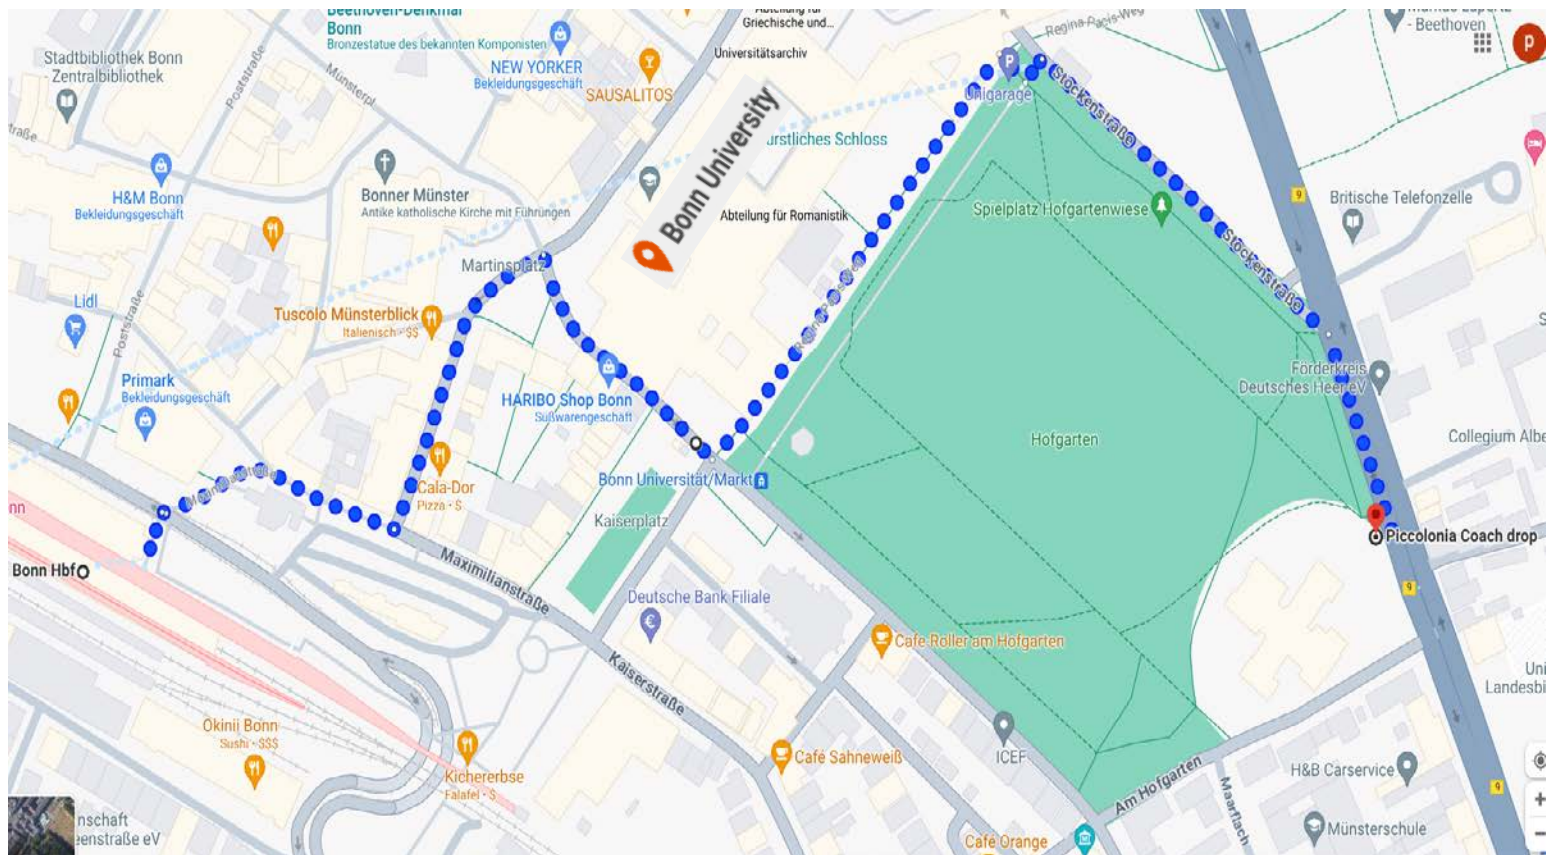

# EXCURSION CARME23

Directions from Bonn Central Station via Bonn University to the Bus Stop: see map  
**Meeting point (bus departure): Piccolonia Coach Drop (Adenauerallee 25)**  
**Departure time: 10.00 am (boarding 9.45)**  
**Emergency contact: 0176/ 63041485**

Directions from Bonn University main building (conference venue):

From the back entrance of the University, follow the Regina-Pacis-Weg until you turn right onto Stockenstrasse. After approximately 200m turn slightly right onto Adenauerallee and follow the road for about 100m until you see a road indentation where the coach drop is located; this is close to corner of the street "Am Hofgarten".